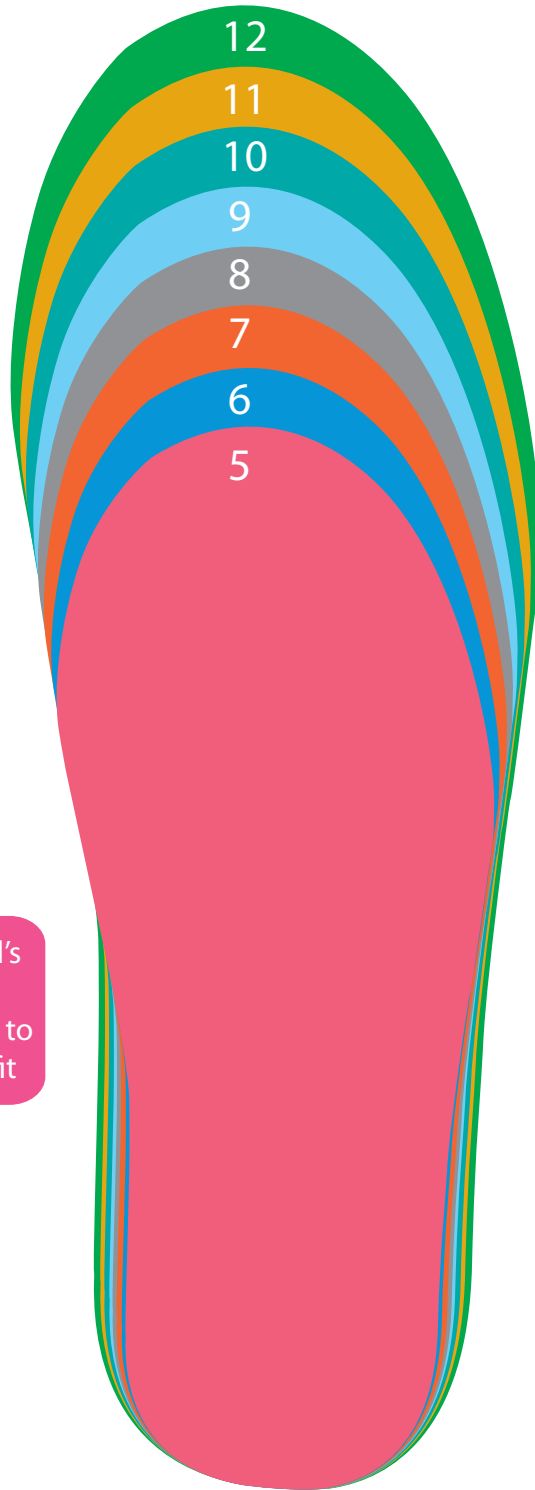

# let's play

Line a ruler up here to make sure this is printed at full size. This bar should measure 8 inches.

Match your child's right foot to the closest footprint to get the perfect-fit

comfy-fit

**carter's**<sup>®</sup>  
footwear size guide